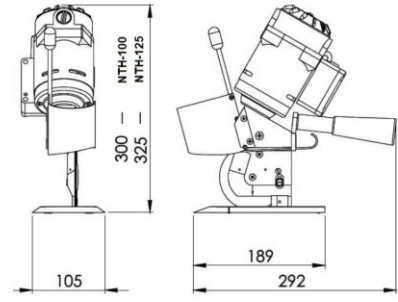

NTH-125 / NTH-100