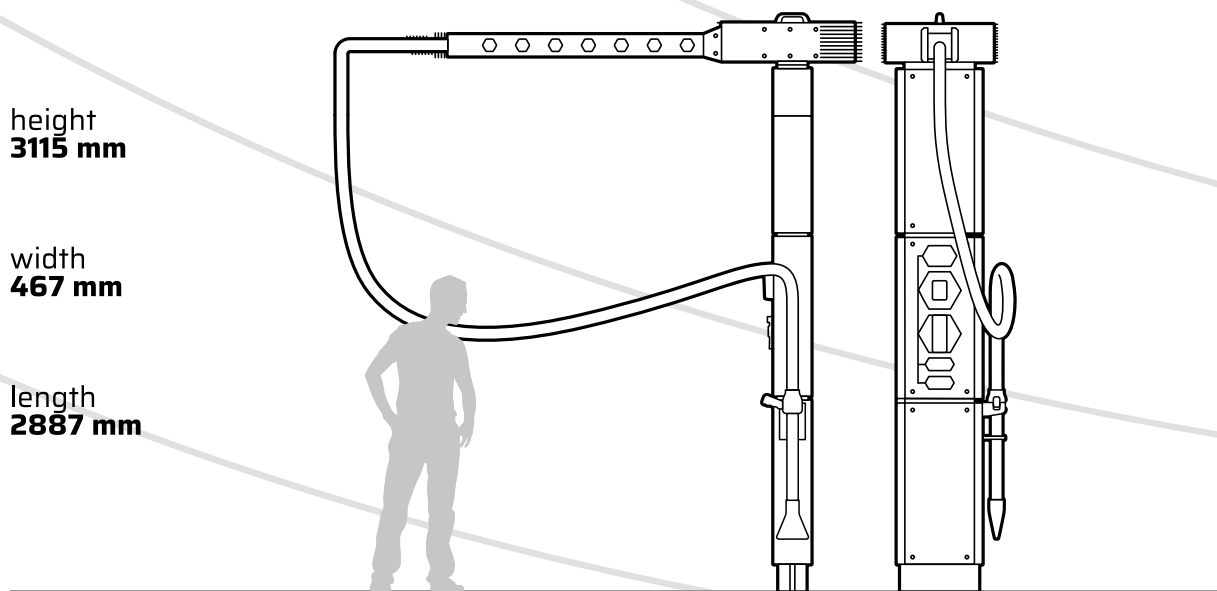

INNOVATION AND ADVANTAGE

The Fuka system provides a modern solution that sets your car wash apart from others and can provide a **significant increase in turnover**.

01

A programmable **Masterkey lock** allows simple and secure management of the device, minimizing the risk of unauthorized access.

02

The ergonomic nozzle combines a flexible, protected hose for **easy** and **precise use**, increases blowing efficiency, and protects the vehicle against scratches.

03

The Fuka system's **single-phase requirements** ensures easy installation, minimal wiring, and provides energy bill savings.

The Fuka system combines **creativity** and **technological precision** and has been developed thanks to meticulous R&D conducted at renowned universities. It uses **advanced robotics solutions** previously unseen in the industry resulting in a world-class device.