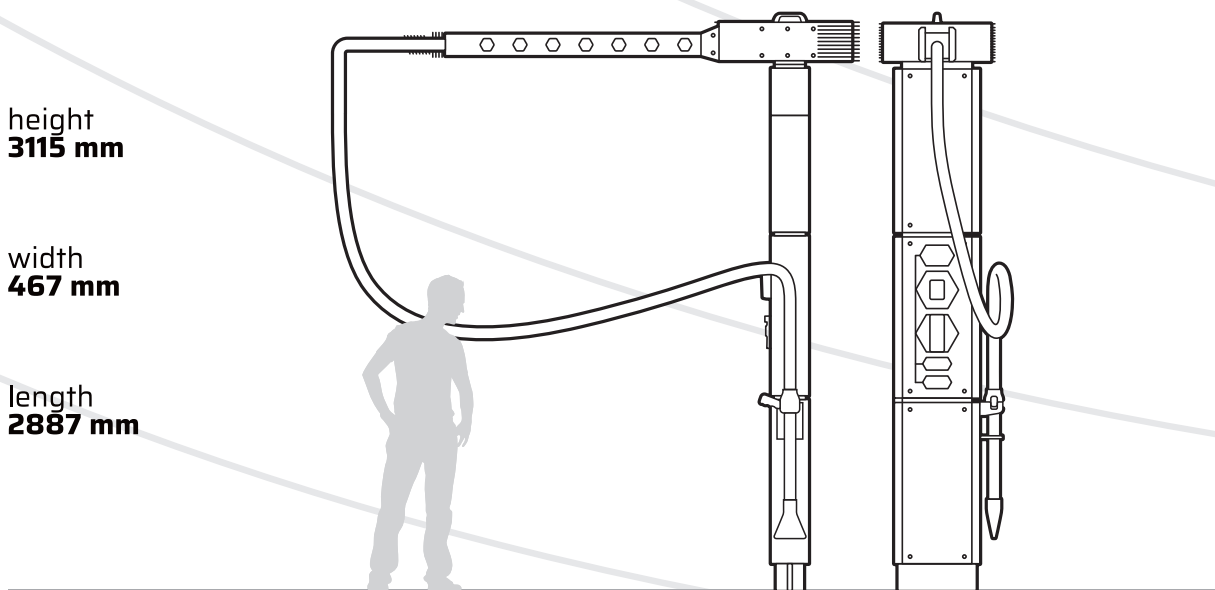

INNOVATION AND ADVANTAGE

The Fuka system provides a modern solution that sets your car wash apart from others and can provide a **significant increase in turnover**.

01

A programmable **Masterkey lock** allows simple and secure management of the device, minimizing the risk of unauthorized access.

02

The ergonomic nozzle combines a flexible, protected hose for **easy** and **precise use**, increases blowing efficiency, and protects the vehicle against scratches.

03

The Fuka system's **single-phase requirements** ensures easy installation, minimal wiring, and provides energy bill savings.

The Fuka system combines **creativity** and **technological precision** and has been developed thanks to meticulous R&D conducted at renowned universities. It uses **advanced robotics solutions** previously unseen in the industry resulting in a world-class device.